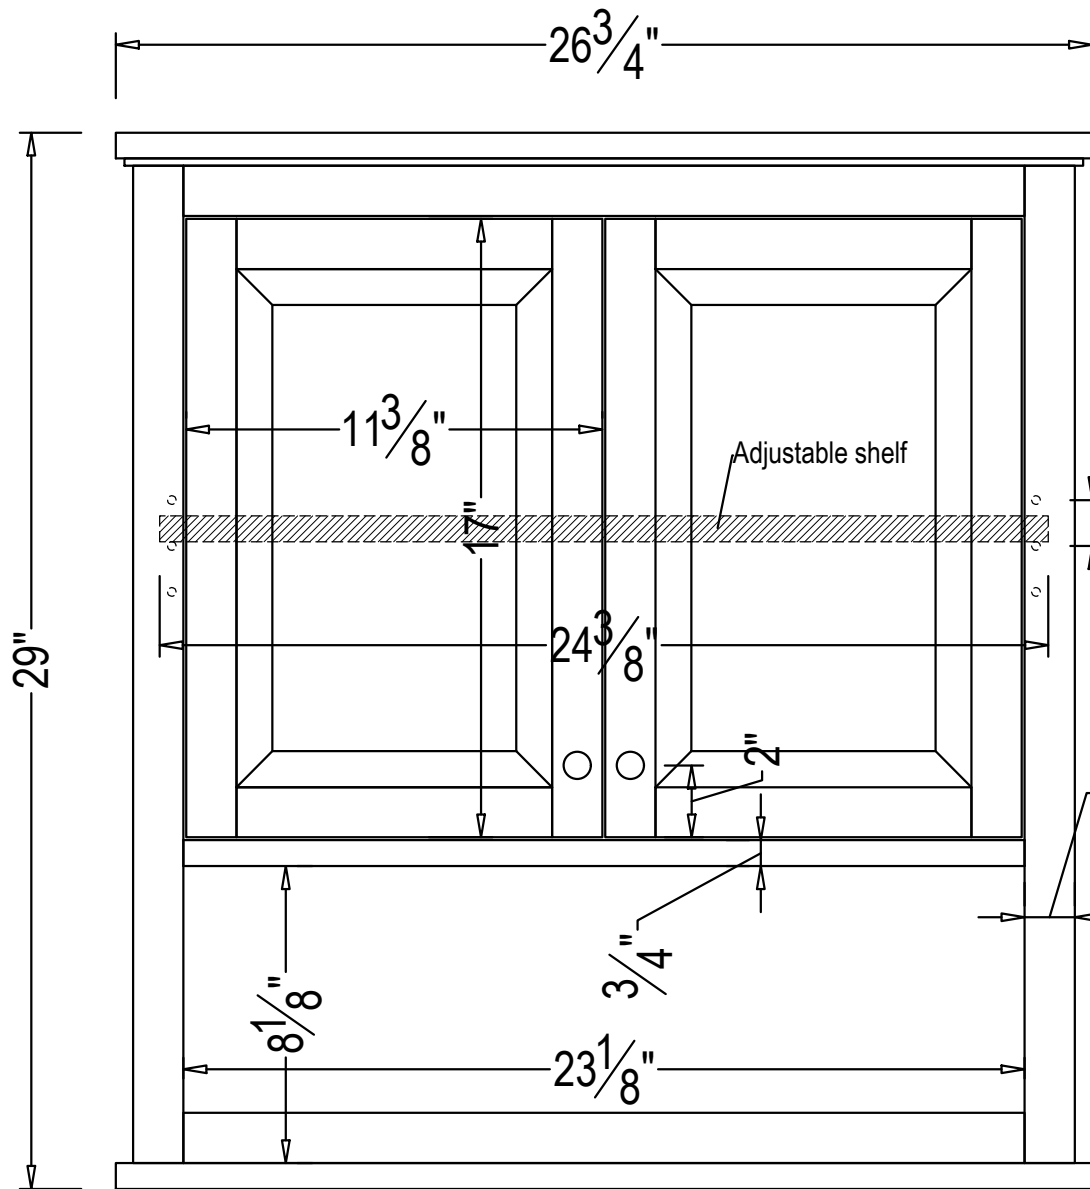

FRONT VIEW

SIDE VIEW

ANVA74WH DORSET TOILET HUTCH W/ MIXED STORAGE