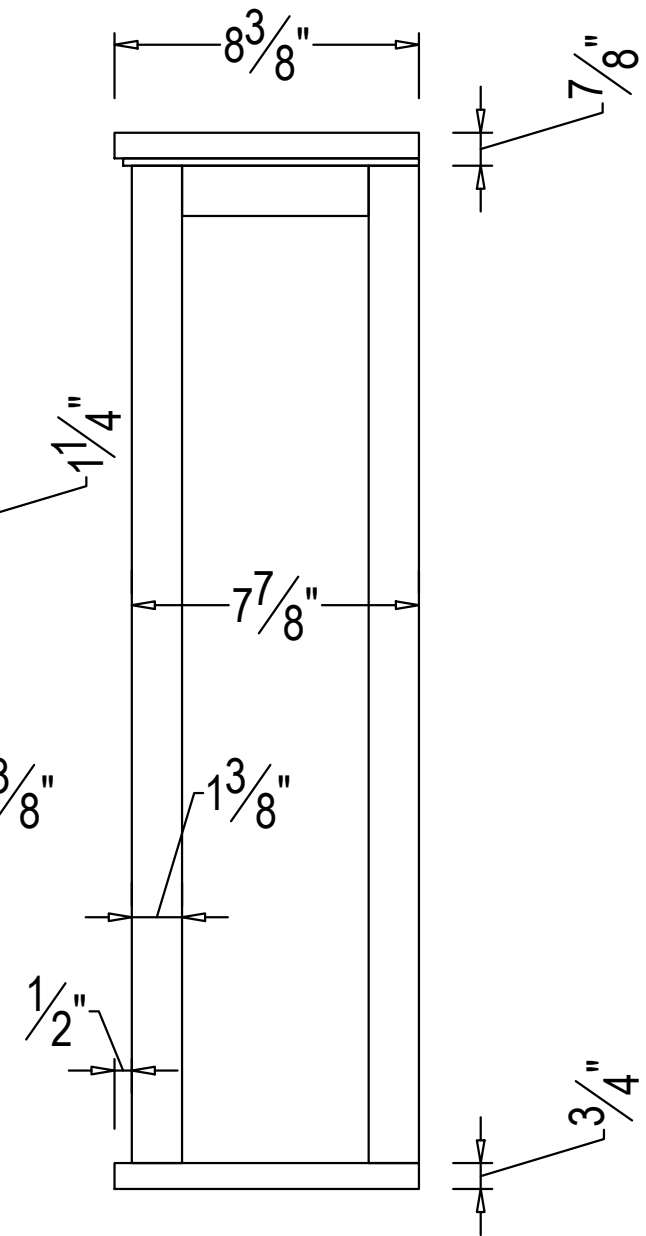

FRONT VIEW

SIDE VIEW

ANVA74WH DORSET TOILET HUTCH W/ MIXED STORAGE